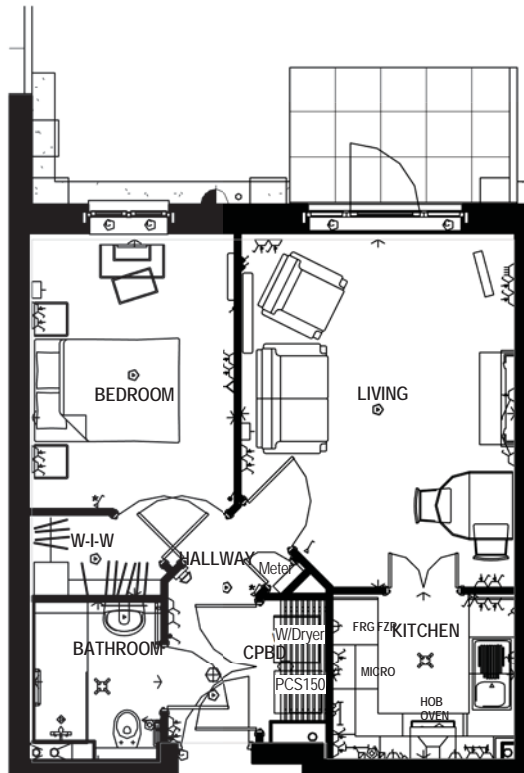

## APARTMENT DETAILS

### KEY

- PRIVATE PATIO LIGHTING
- SPOTLIGHT (REGIONAL)
- KITCHEN PELMET
- CEILING LIGHT - PENDENT
- SURFACE LIGHT FITTING
- BATHROOM STRIP LIGHT / SHAVER SOCKET
- DOUBLE SWITCH SOCKET OUTLET
- DOUBLE SWITCH SOCKET OUTLET (KITCHEN)
- COOKER CONTROL WITH SWITCH
- FRIDGE SOCKET WITH REMOTE NEON SWITCH
- TELEVISION AERIAL / SATELLITE SOCKET
- SOCKET FOR OPTIONAL FIREPLACE WITH SWITCH
- TELEPHONE OUTLET
- SPEECH MODULE / SECURITY PANEL
- OPTICAL SMOKE DETECTOR / SOUNDER
- EMERGENCY PULL CHORD
- FAN HEATER
- CONVECTOR HEATER
- PANEL HEATER
- TRAY SPACE / FRIDGE / FREEZER POSITIONS
- HEATED TOWEL RAIL
- THERMOSTATIC SHOWER VALVE / FLEXIBLE HOISING AND SLIDING SHOWER RAIL
- VENT BOOST
- EXTRACT
- CONTACT

Apartment no. 6				
Room Name	Width	Depth	Width (sq.ft)	Depth (sq.ft)
BATHROOM	1669	2150	5' - 5 1/2"	7' - 0 1/2"
BEDROOM	2700	4701	8' - 10 1/2"	15' - 5"
KITCHEN	2400	2200	7' - 10 1/2"	7' - 2 1/2"
LIVING	3610	4676	11' - 10"	15' - 4 1/10"

AREA:-

506

44.33 m<sup>2</sup>      477.21 ft<sup>2</sup>

Measured to finished plasterboard faces