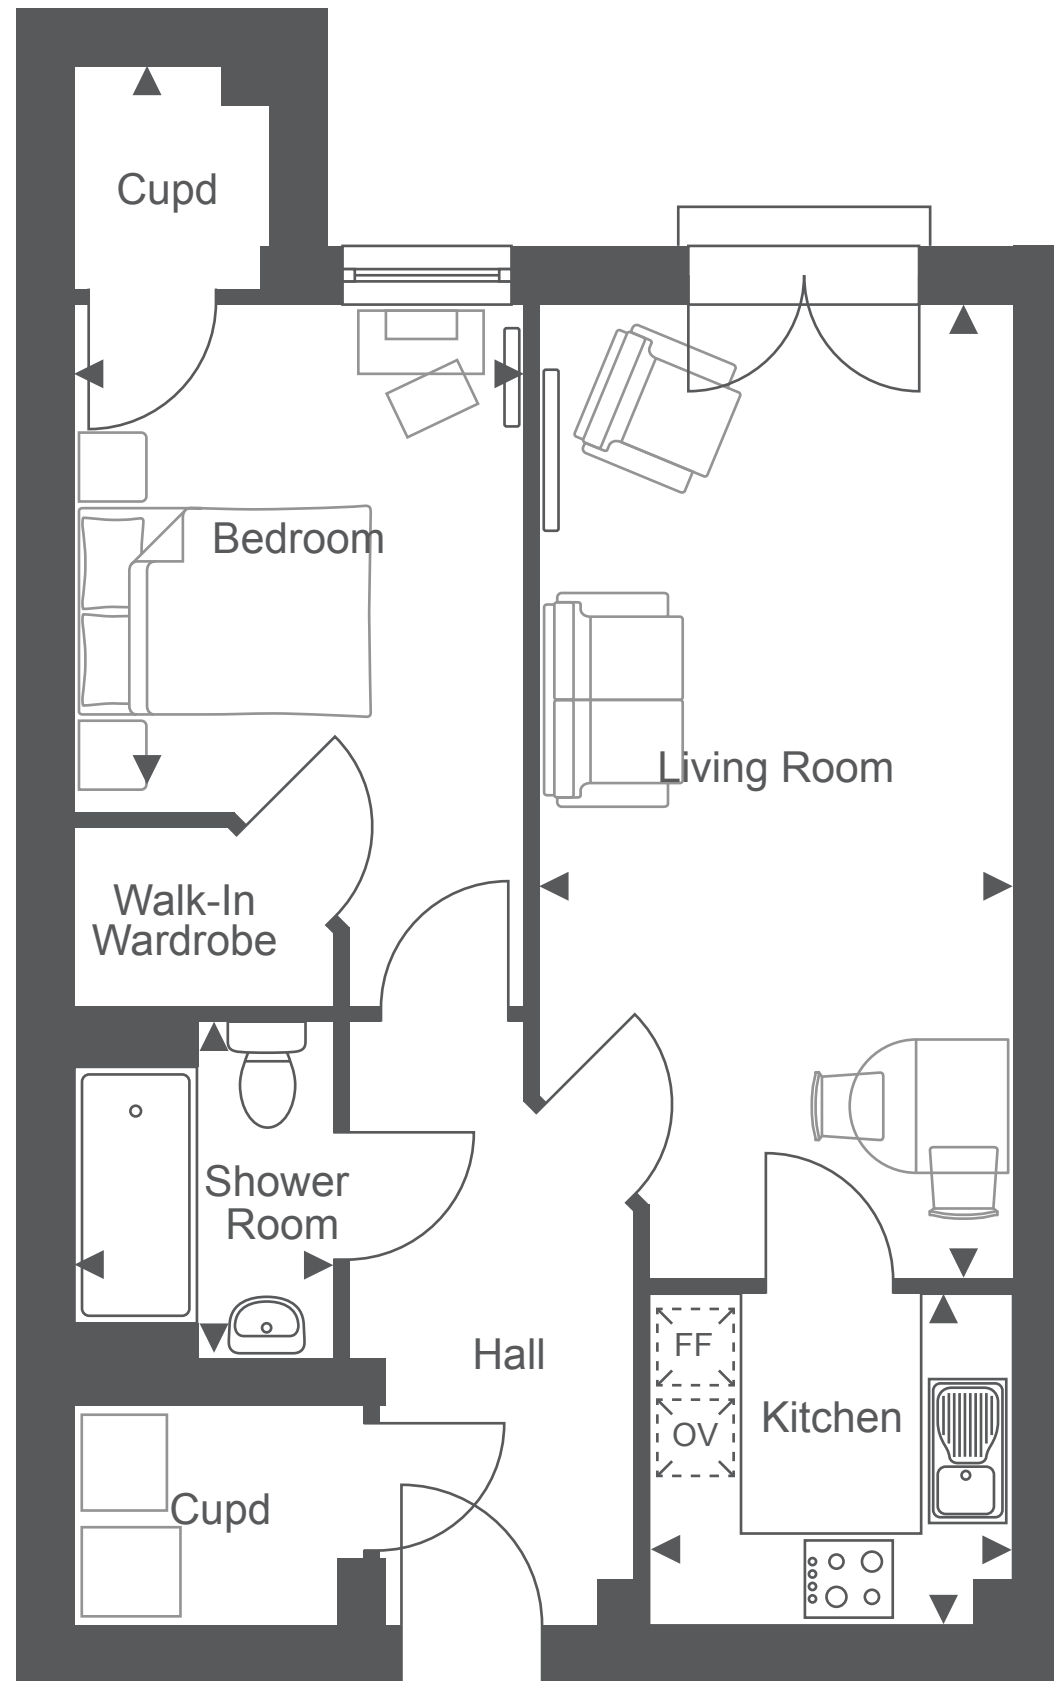

43
561.12 SQ. FT
52.13 SQ. M

Living Room
Kitchen
Shower Room
Bedroom
(into wardrobe)

21' 1" max x 10' 3" max
7' 3" x 7' 10"
7' 3" x 5' 7"
15' 6" x 9' 9"

6435mm max x 3125mm max
2200mm x 2400mm
2200mm x 1703mm
4722mm x 2975mm