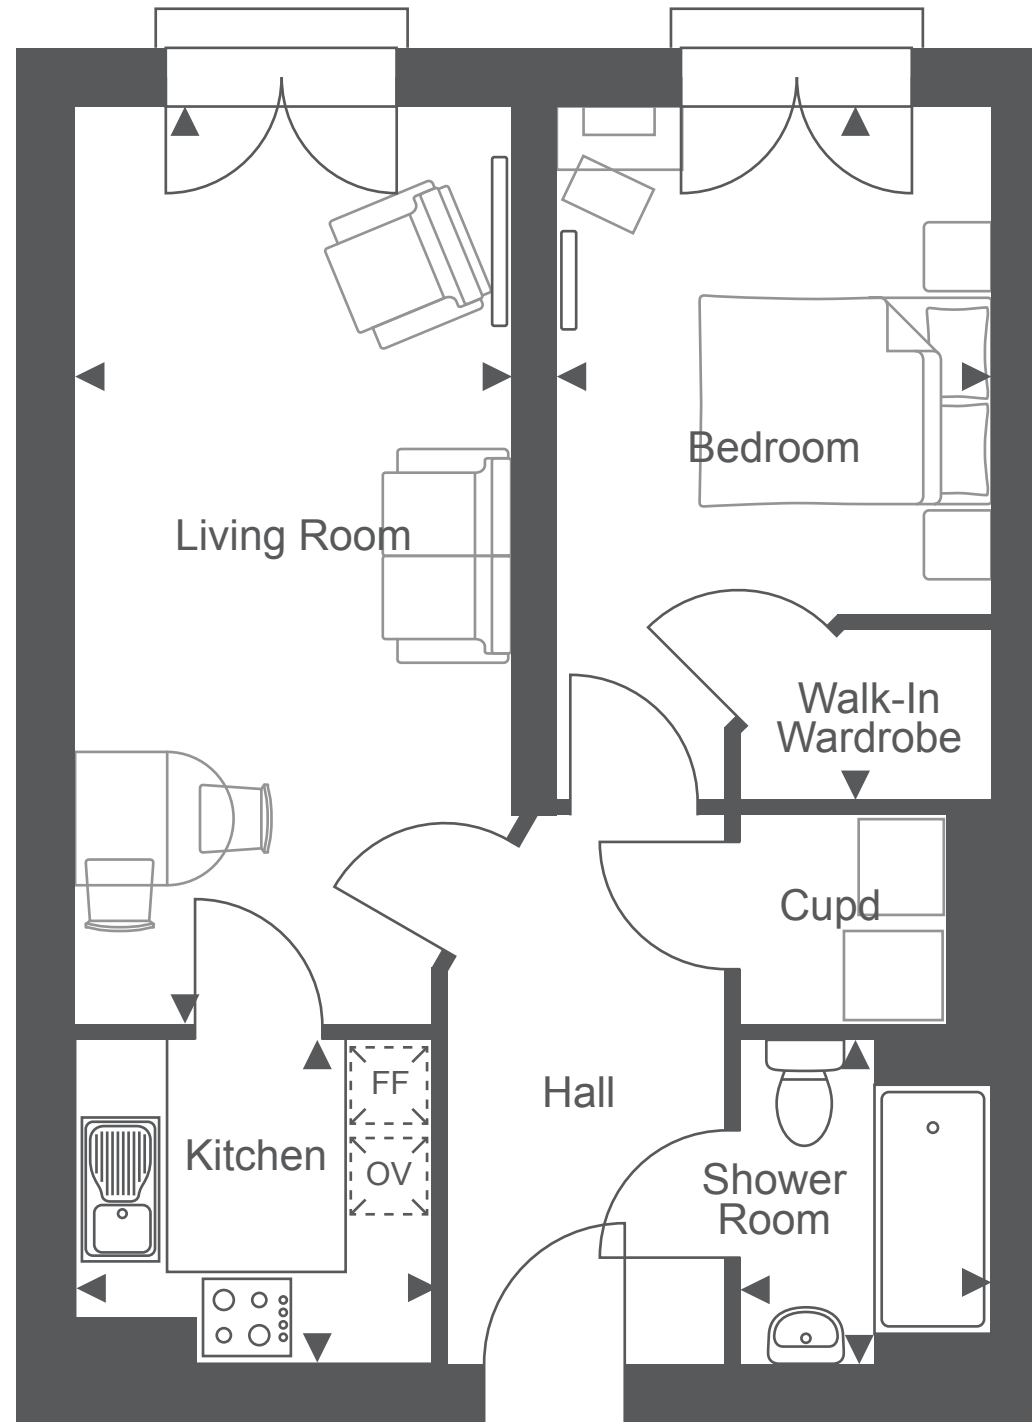

42

564.03 SQ. FT

52.40 SQ. M

Living Room  
Kitchen  
Shower Room  
Bedroom  
(into wardrobe)

20' 5" max x 9' 7" max  
7' 3" x 7' 10"  
7' 3" x 5' 7"  
15' 6" x 9' 7"

6215mm max x 3125mm max  
2200mm x 2400mm  
2200mm x 1703mm  
4722mm x 2925mm