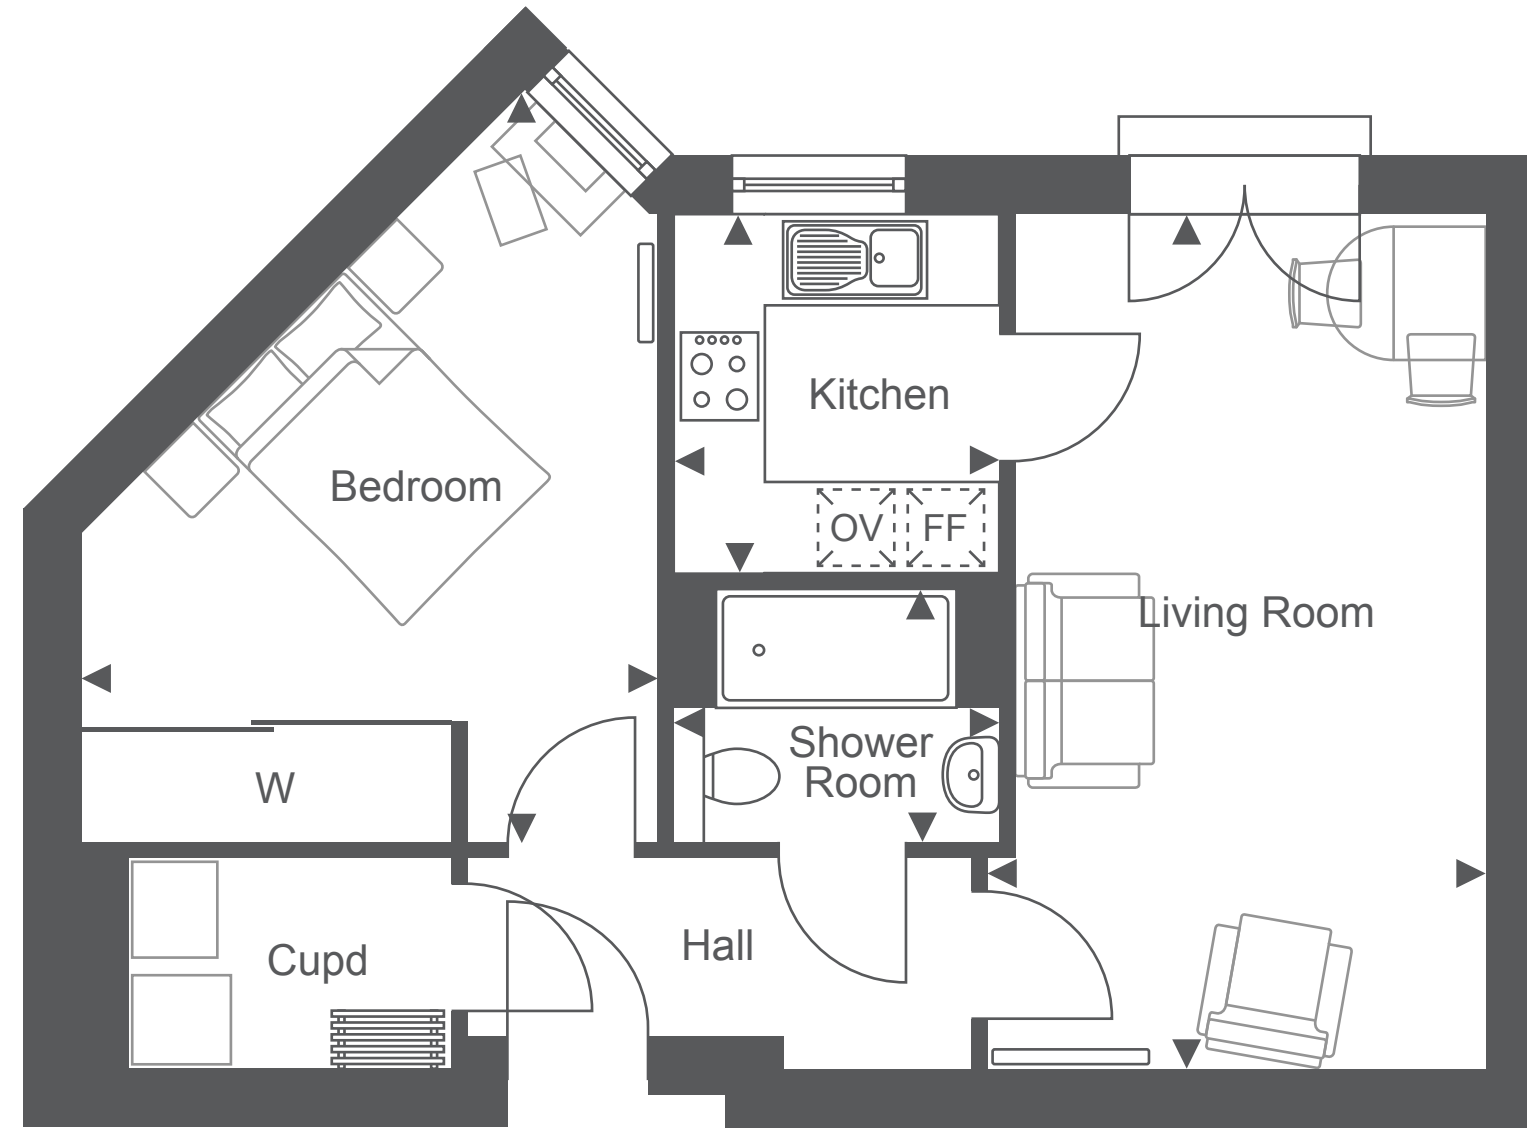

35
542.53 SQ. FT
50.40 SQ. M

Living Room	18' 8" max x 10' 11" max	5680mm max x 3335mm max
Kitchen	7' 10" x 7' 3"	2400mm x 2200mm
Shower Room	7' 3" x 5' 7"	2200mm x 1710mm
Bedroom	16' 6" x 12' 7"	5026mm x 3839mm
(into wardrobe)		