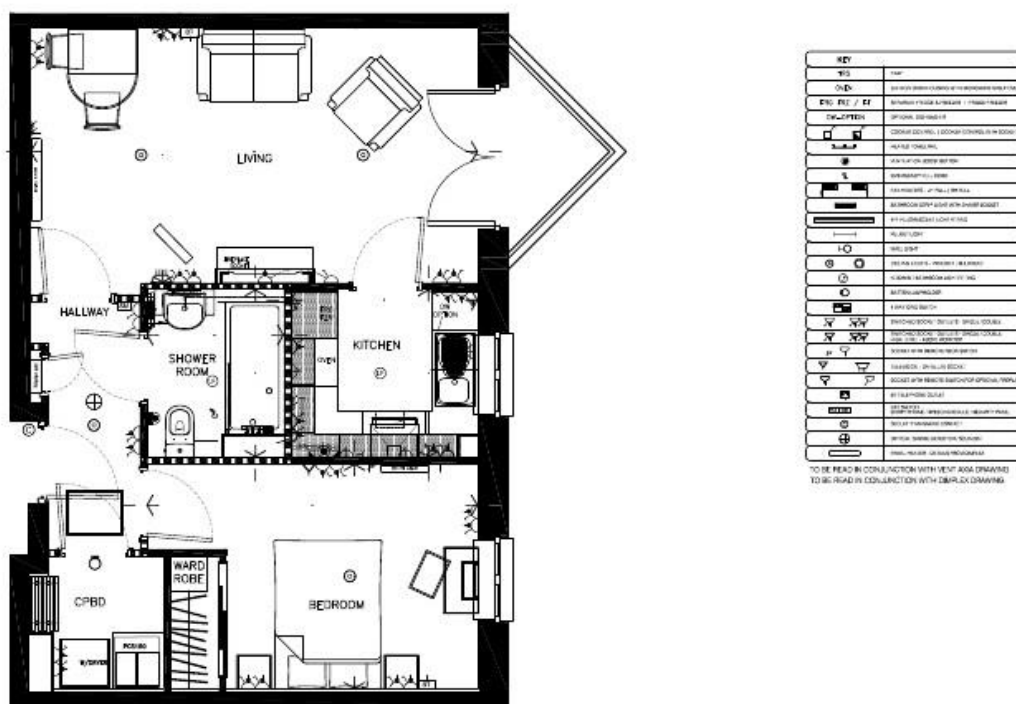

Beckside Gardens

Westgate, Guisborough APARTMENT DETAILS

Living	18'-10" x 10'-9"	5731mm x 3273mm
Kitchen	7'-10" x 7'-1"	2400mm x 2150mm
Bathroom	7'-1" x 5'-9"	2150mm x 1759mm
Bedroom	13'-11" x 9'-6"	4241mm x 2886mm